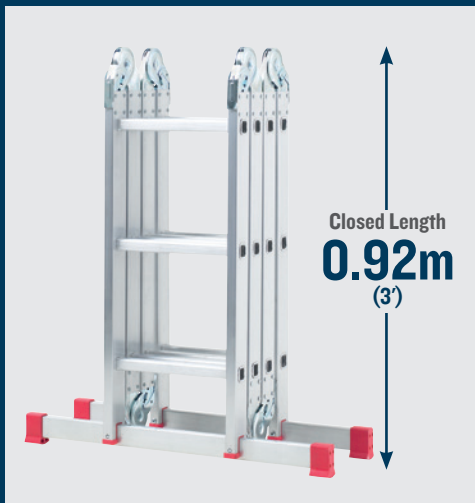

## 12 IN 1 MULTI-PURPOSE LADDER

**COMPACT &  
LIGHTWEIGHT**

For easy transportation  
and storage

## MULTI-FUNCTIONAL 12 IN 1 LADDER WITH WORK PLATFORM

Removable work platform  
for added convenience

Simple Click-lock system for easy  
conversion between all 12 modes

Stabiliser bar for increased  
safety and stability

## 12 IN 1 MULTI-PURPOSE LADDER

**150kg**

MAX. LOAD  
(Load includes user, tools, materials, etc.)

Removable, slip-resistant work platform

Stabiliser bar for extra safety

- Multi-functional model with twelve positions including a stepladder, extension ladder, stairwell ladder, level platform, stair platform plus more

### SPECIFICATIONS

Product Code	Closed Length	Combination heights			Safe Working Height* in Extension Ladder Mode	Weight
		Stepladder	Platform	Extension Ladder		
75012	0.92m (3')	1.65m (5'5")	0.90m (2'11")	3.39m (11'1")**	4.01m (13'3")	14.2kg