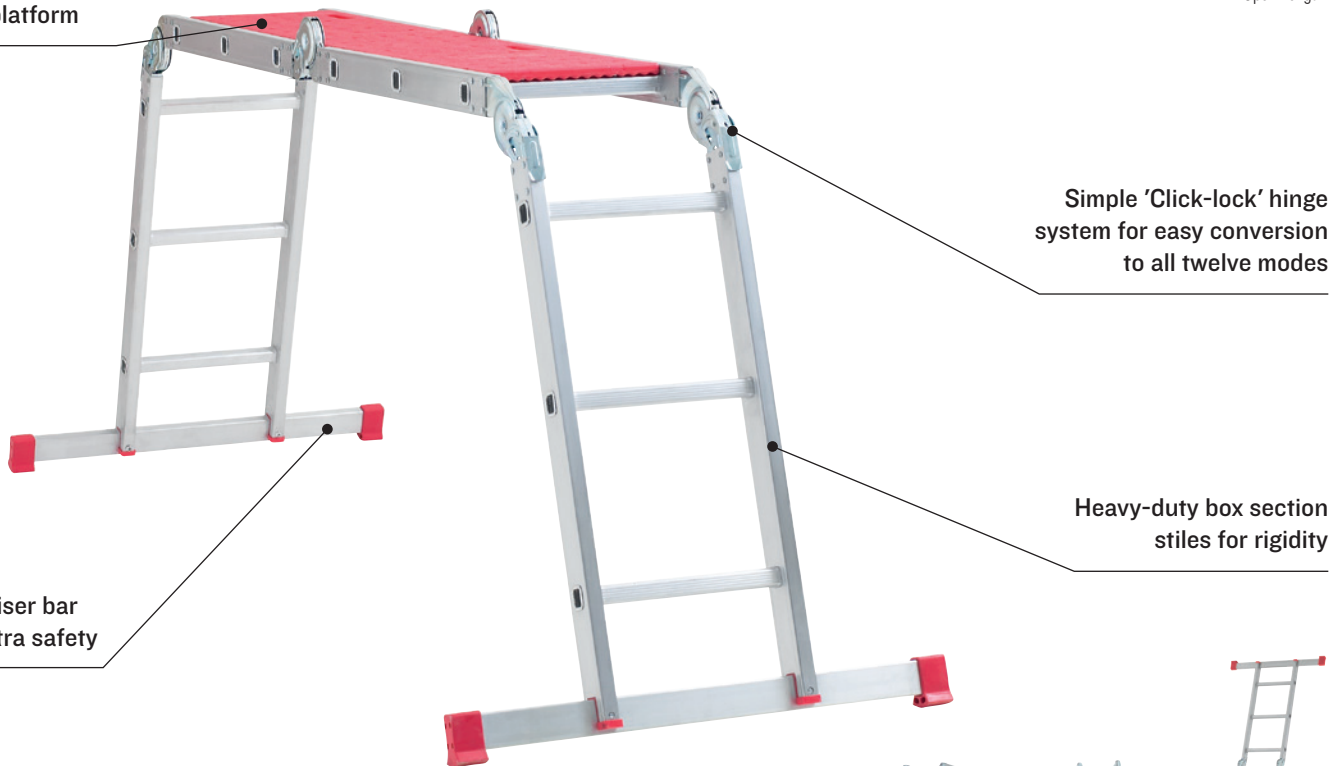

## MULTI-FUNCTIONAL 12 IN 1 LADDER WITH WORK PLATFORM

Removable work platform  
for added convenience

Simple Click-lock system for easy  
conversion between all 12 modes

Stabiliser bar for increased  
safety and stability

## 12 IN 1 MULTI-PURPOSE LADDER

**150kg**

MAX. LOAD  
(Load includes user, tools, materials, etc.)

Removable, slip-resistant work platform

Stabiliser bar for extra safety

- Multi-functional model with twelve positions including a stepladder, extension ladder, stairwell ladder, level platform, stair platform plus more

### SPECIFICATIONS

Product Code	Closed Length	Combination heights			Safe Working Height* in Extension Ladder Mode	Weight
		Stepladder	Platform	Extension Ladder		
75012	0.92m (3')	1.65m (5'5")	0.90m (2'11")	3.39m (11'1")**	4.01m (13'3")	14.2kg

\*Based on 1.75m (5'9") as the average reach height of a person.  
\*\*Open Length.

Simple 'Click-lock' hinge system for easy conversion to all twelve modes

Heavy-duty box section stiles for rigidity

Suitable for a wide variety of uses