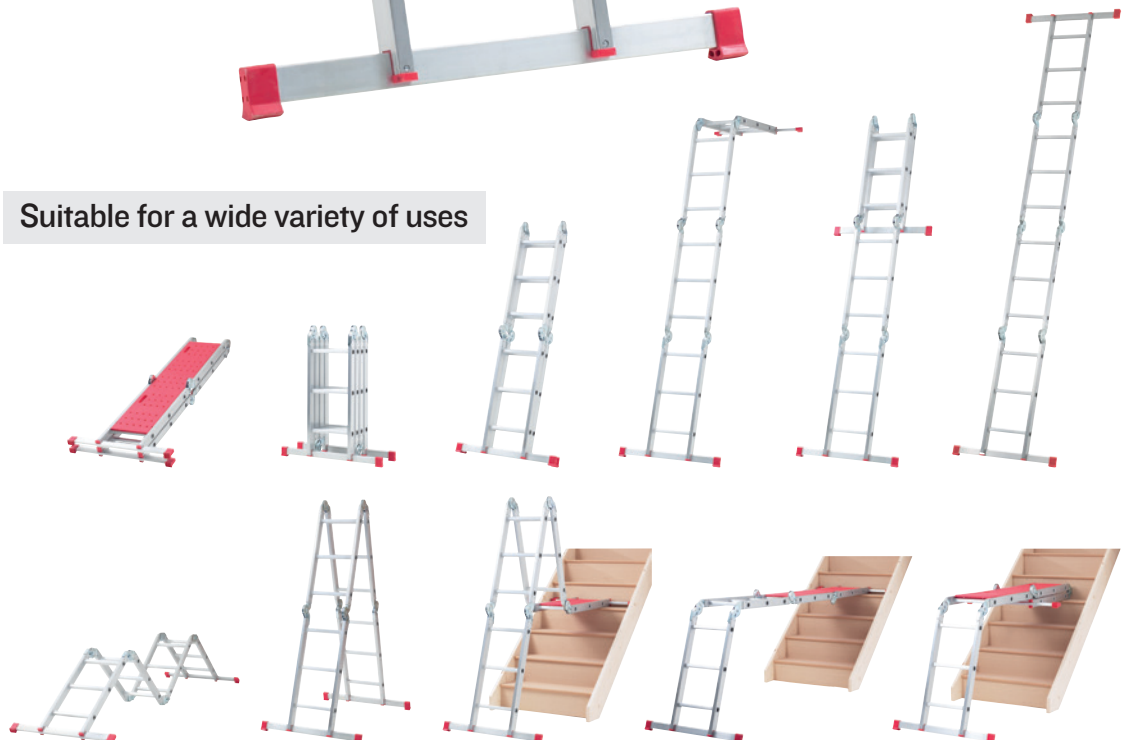

## MULTI-FUNCTIONAL 12 IN 1 LADDER WITH WORK PLATFORM

Removable work platform  
for added convenience

Simple Click-lock system for easy  
conversion between all 12 modes

Stabiliser bar for increased  
safety and stability

## 12 IN 1 MULTI-PURPOSE LADDER

**150kg**

MAX. LOAD  
(Load includes user, tools, materials, etc.)

Removable, slip-resistant work platform

Stabiliser bar for extra safety

- Multi-functional model with twelve positions including a stepladder, extension ladder, stairwell ladder, level platform, stair platform plus more

### SPECIFICATIONS

Product Code	Closed Length	Combination heights			Safe Working Height* in Extension Ladder Mode	Weight
		Stepladder	Platform	Extension Ladder		
75012	0.92m (3')	1.65m (5'5")	0.90m (2'11")	3.39m (11'1")**	4.01m (13'3")	14.2kg

\*Based on 1.75m (5'9") as the average reach height of a person.  
\*\*Open Length.

Simple 'Click-lock' hinge system for easy conversion to all twelve modes

Heavy-duty box section stiles for rigidity

Suitable for a wide variety of uses