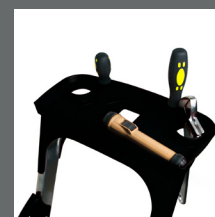

Top tool tray to make less trips up and down the ladder.