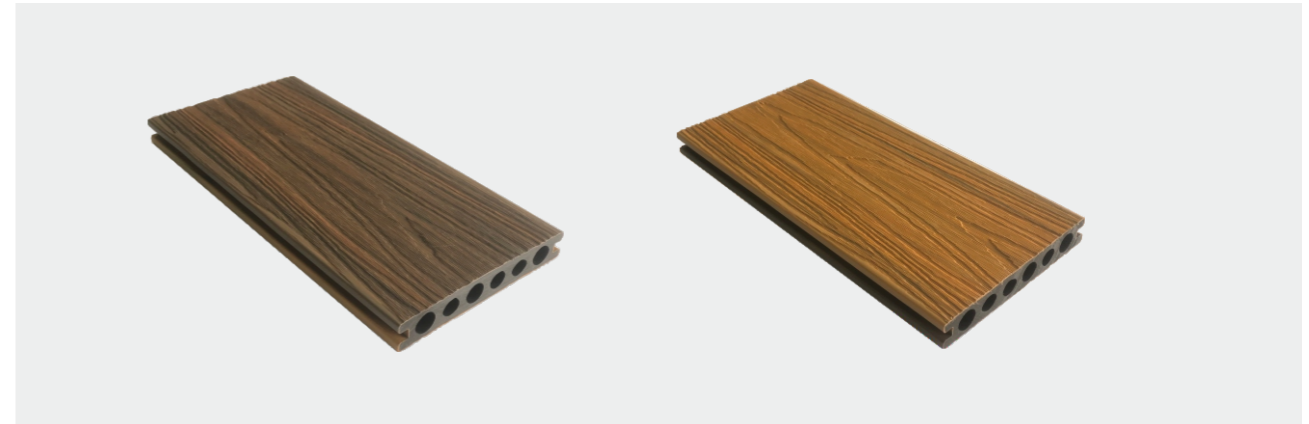

Insect prevention

Anti-freezing

Anti-slip

DECKING / CLADDING / FENCING

WPC DECKING—SUPER EMBOSSED

Size: 3600*135*20mm
Color: Grey, Brown, Black

WPC DECKING—CO-EXTRUSION

Size 3600*150*20mm

WPC CLADDING-SUPER EMBOSSED

Size: 156*21mm

Color: Grey, Brown, Black

CLADDING INSTALLATION

NEW

WPC CLADDING-CO-EXTRUSION

Size: 169*26mm
More colors are available

WPC FENCING

Color: Grey, Brown, Black

Fence board

Size: 1850*210*20mm

Fence post

Size: 2400*100*100mm

Aluminium U trim

Iron base for post

Post Cap