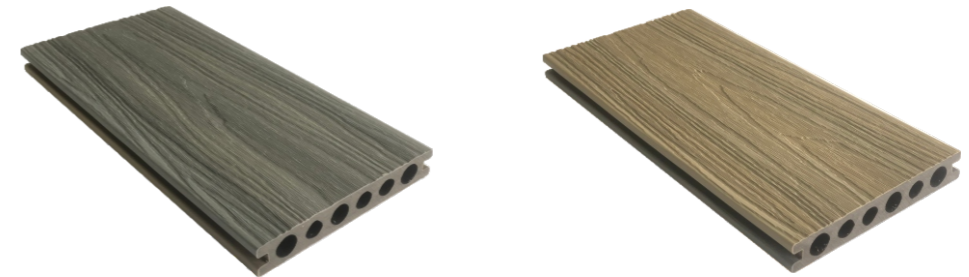

Insect prevention

Anti-freezing

Anti-slip

DECKING / CLADDING / FENCING

WPC DECKING—SUPER EMBOSSED

Size: 3600*135*20mm
Color: Grey, Brown, Black

WPC DECKING—CO-EXTRUSION

Size 3600*150*20mm

WPC CLADDING-SUPER EMBOSSED

Size: 156*21mm

Color: Grey, Brown, Black

CLADDING INSTALLATION

NEW

WPC CLADDING-CO-EXTRUSION

Size: 169*26mm
More colors are available

WPC FENCING

Color: Grey, Brown, Black

Fence board

Size: 1850*210*20mm

Fence post

Size: 2400*100*100mm

Aluminium U trim

Iron base for post

Post Cap