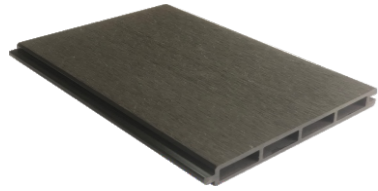

Insect prevention

Anti-freezing

Anti-slip

DECKING / CLADDING / FENCING

WPC DECKING—SUPER EMBOSSED

Size: 3600*135*20mm
Color: Grey, Brown, Black

WPC DECKING—CO-EXTRUSION

Size 3600*150*20mm

WPC CLADDING-SUPER EMBOSSED

Size: 156*21mm

Color: Grey, Brown, Black

CLADDING INSTALLATION

NEW

WPC CLADDING-CO-EXTRUSION

Size: 169*26mm
More colors are available

WPC FENCING

Color: Grey, Brown, Black

Fence board

Size: 1850*210*20mm

Fence post

Size: 2400*100*100mm

Aluminium U trim

Iron base for post

Post Cap