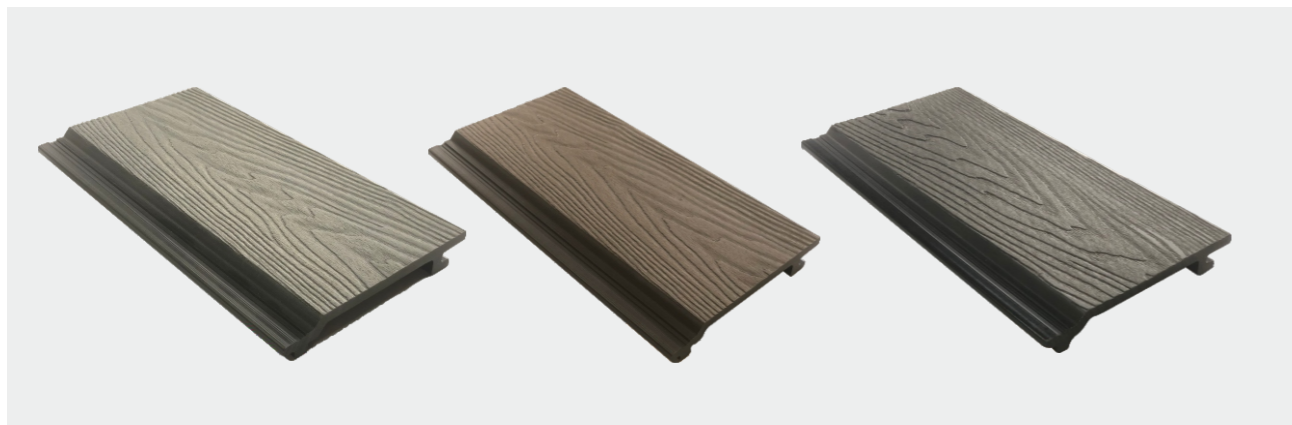

Insect prevention

Anti-freezing

Anti-slip

DECKING / CLADDING / FENCING

WPC DECKING—SUPER EMBOSSED

Size: 3600*135*20mm
Color: Grey, Brown, Black

WPC DECKING—CO-EXTRUSION

Size 3600*150*20mm

WPC CLADDING-SUPER EMBOSSED

Size: 156*21mm

Color: Grey, Brown, Black

CLADDING INSTALLATION

NEW

WPC CLADDING-CO-EXTRUSION

Size: 169*26mm
More colors are available

WPC FENCING

Color: Grey, Brown, Black

Fence board

Size: 1850*210*20mm

Fence post

Size: 2400*100*100mm

Aluminium U trim

Iron base for post

Post Cap