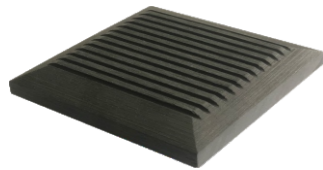

Insect prevention

Anti-freezing

Anti-slip

DECKING / CLADDING / FENCING

WPC DECKING—SUPER EMBOSSED

Size: 3600*135*20mm
Color: Grey, Brown, Black

WPC DECKING—CO-EXTRUSION

Size 3600*150*20mm

WPC CLADDING-SUPER EMBOSSED

Size: 156*21mm

Color: Grey, Brown, Black

CLADDING INSTALLATION

NEW

WPC CLADDING-CO-EXTRUSION

Size: 169*26mm
More colors are available

WPC FENCING

Color: Grey, Brown, Black

Fence board

Size: 1850*210*20mm

Fence post

Size: 2400*100*100mm

Aluminium U trim

Iron base for post

Post Cap