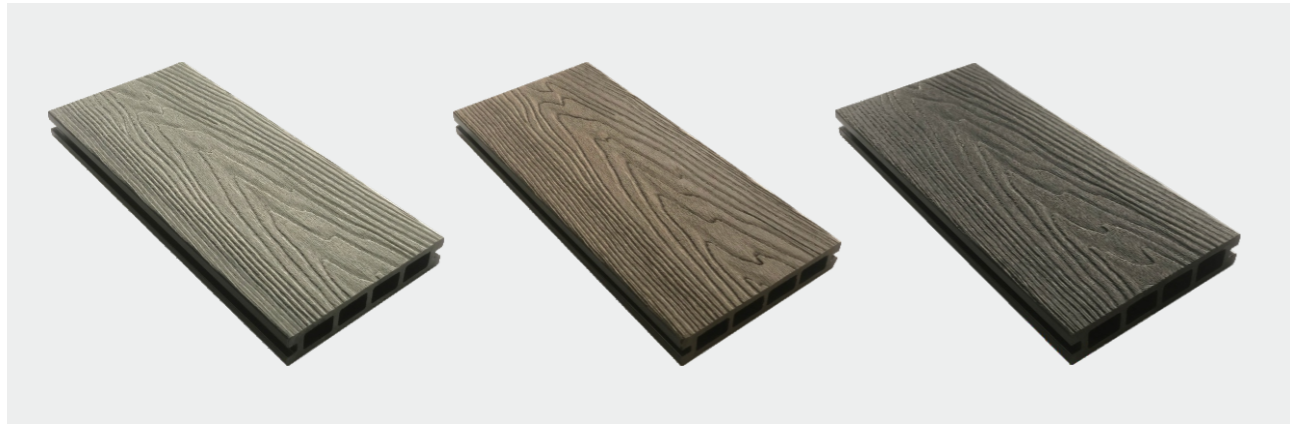

Insect prevention

Anti-freezing

Anti-slip

DECKING / CLADDING / FENCING

WPC DECKING—SUPER EMBOSSED

Size: 3600*135*20mm
Color: Grey, Brown, Black

WPC DECKING—CO-EXTRUSION

Size 3600*150*20mm

WPC CLADDING-SUPER EMBOSSED

Size: 156*21mm

Color: Grey, Brown, Black

CLADDING INSTALLATION

NEW

WPC CLADDING-CO-EXTRUSION

Size: 169*26mm
More colors are available

WPC FENCING

Color: Grey, Brown, Black

Fence board

Size: 1850*210*20mm

Fence post

Size: 2400*100*100mm

Aluminium U trim

Iron base for post

Post Cap